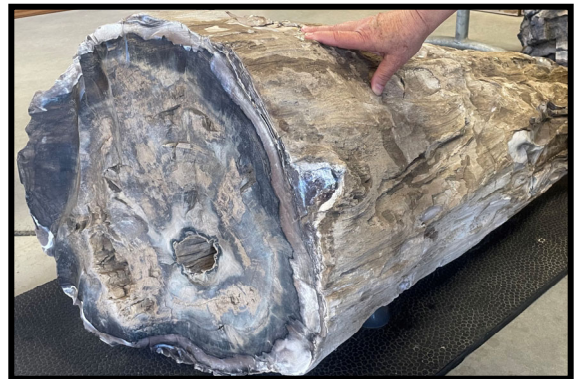

Lincoln Gem & Mineral Club's 65th Annual Show

in conjunction with the Midwest Federation of Mineralogical and Geological Societies' Annual Convention

PETRIFIED WOODS OF AMERICA

April 5 & 6, 2025

Sandhills Global Event Center

Ag Society Hall

84th & Havelock

Lincoln, Nebraska

Saturday, 9 a.m. to 5 p.m.

Sunday, 10 a.m. to 4 p.m.

Petrified Wood (on display at Ashfall Fossil Beds State Historical Park)

FUN FOR THE WHOLE FAMILY!

Youth Booth with hands-on activities